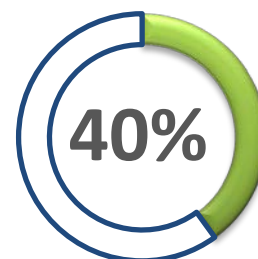

WGB Boost

Il progetto di investimento **WGB Boost** prevede per il 2024 la raccolta di 10.000.000 €.

Fornisce sin da subito tassi di interesse molto alti grazie all'alta redditività del sistema di compravendita, già operante a livello mondiale.

WGB Boost ha una rendita del 40% l'anno garantito! ma solo se investi entro il 2024 e fino al raggiungimento della quota di 10.000.000 € prestabilita.